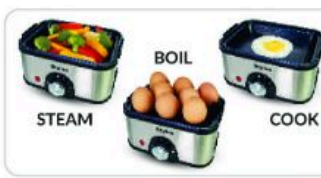

VTL-6868 ▶
Multi Cook
3-in-1 Pan
Steam, Boil & Cook
Watts
400
Packing
12 Pcs.