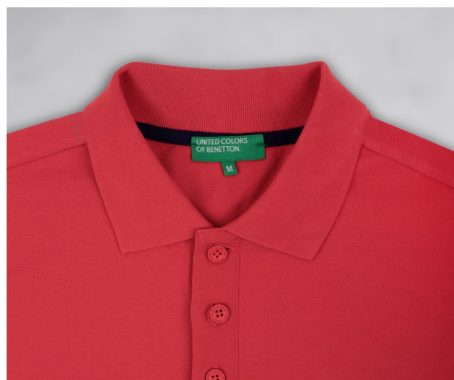

UCB POLO T-SHIRT

Polyster Cotton T shirt

MRP 1,699/-

Exclusive Collection

SIZE CHART :

XS	S	M	L	XL	EL	KL
36	38	40	42	44	46	48

All day Comfort

Breathable

60% Cotton
40% Polyster

RED