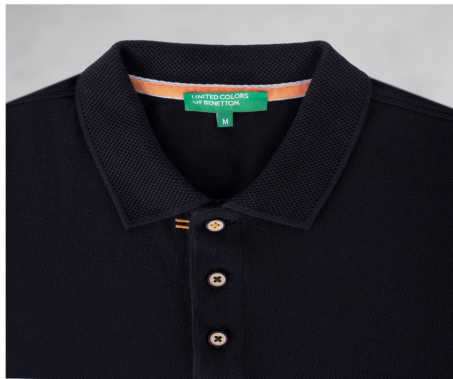

# UCB POLO T-SHIRT

Jacquard  
Collar

MRP  
2,099/-

Exclusive  
Collection

SIZE CHART :

XS	S	M	L	XL	EL	KL
36	38	40	42	44	46	48

All day Comfort

Breathable